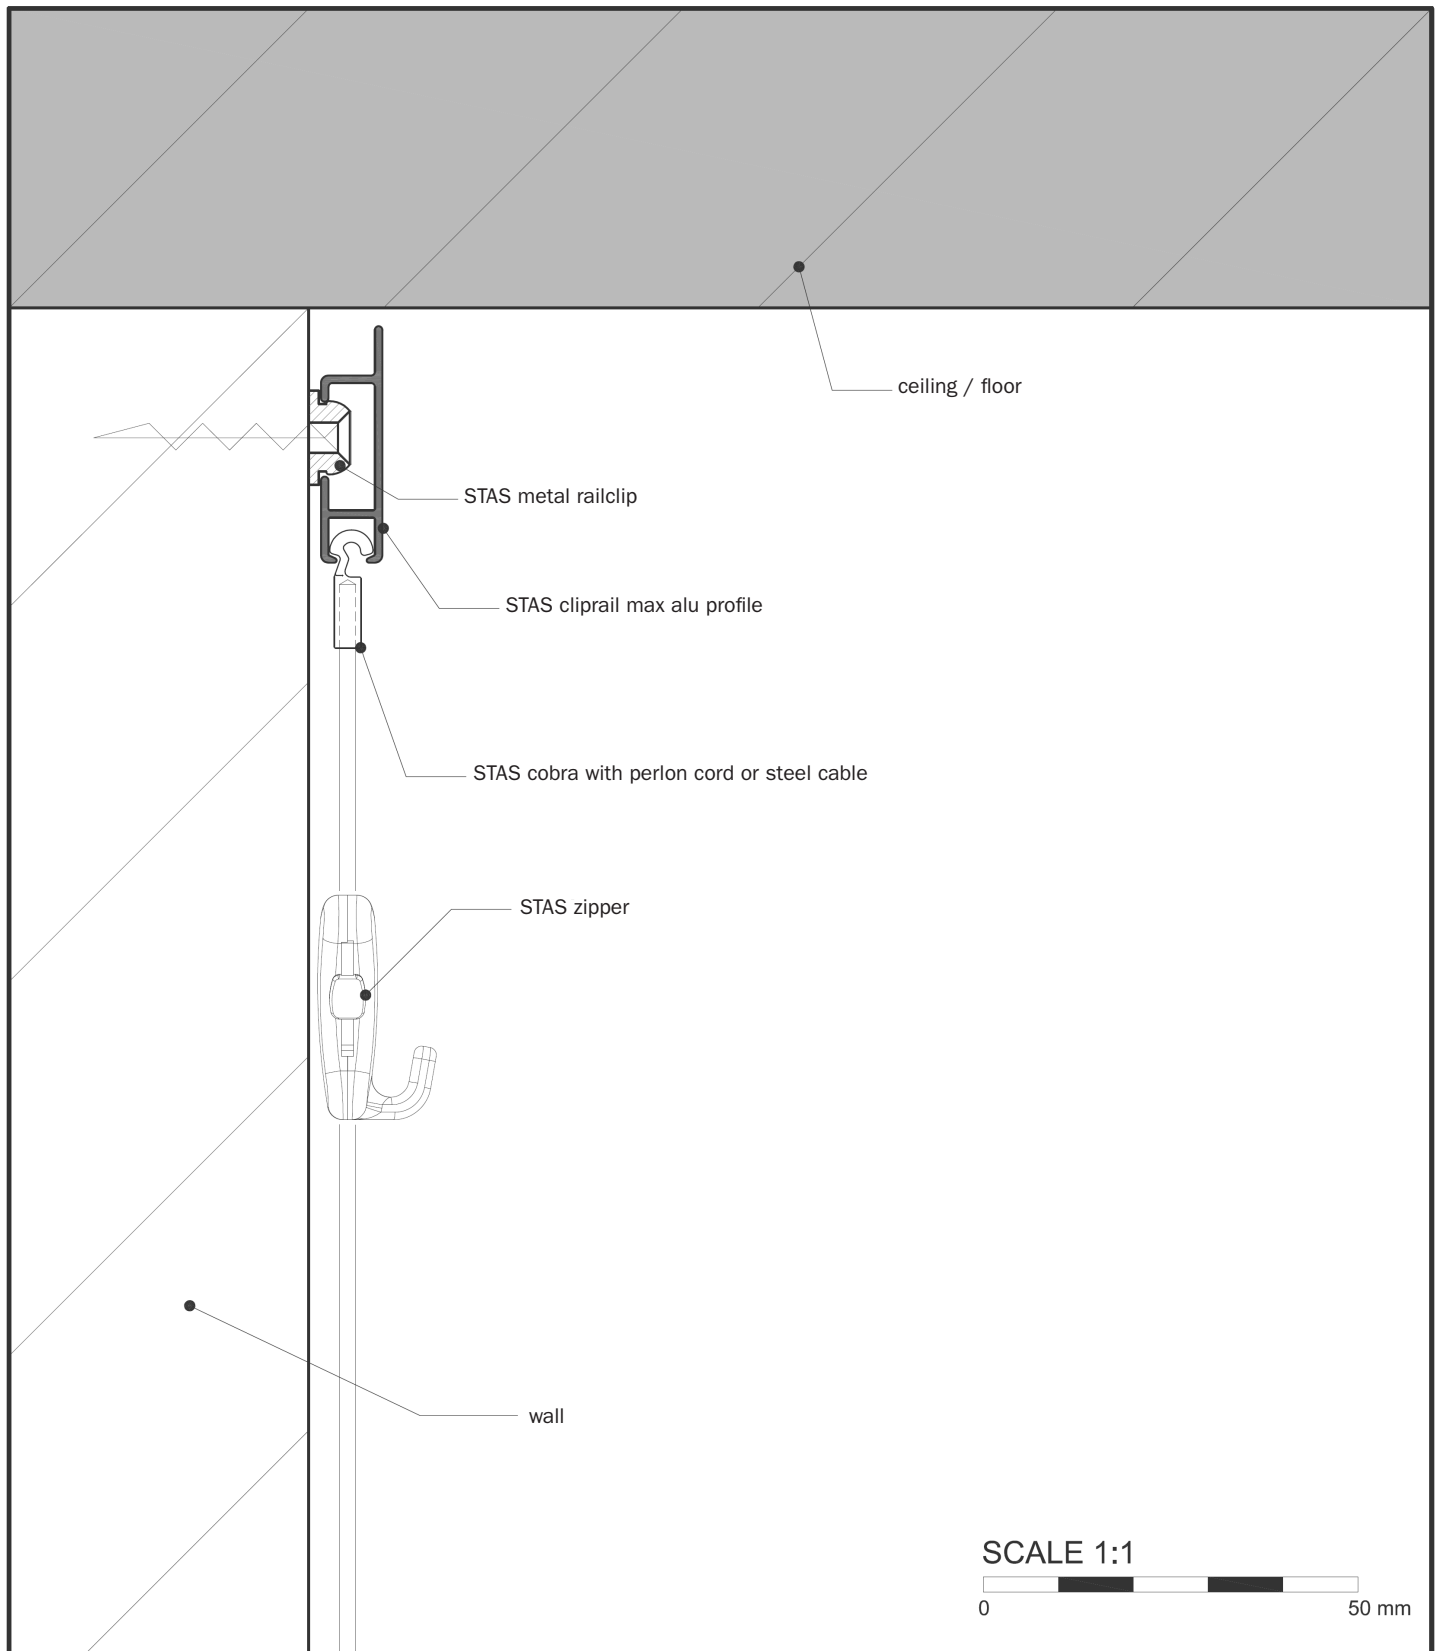

STAS cliprail max picture hanging systems

features:

- aluminium rail
- dimensions 8,2 x 32 mm
- capable of carrying loads up to 25 kg per meter

options:

- hooks and cords are available in various lengths, transparent or steel cable
- standard colour rail; RAL 9010 (white) or natural aluminium. Other colours and finishing on request
- butts up to the ceiling to create a neat joint