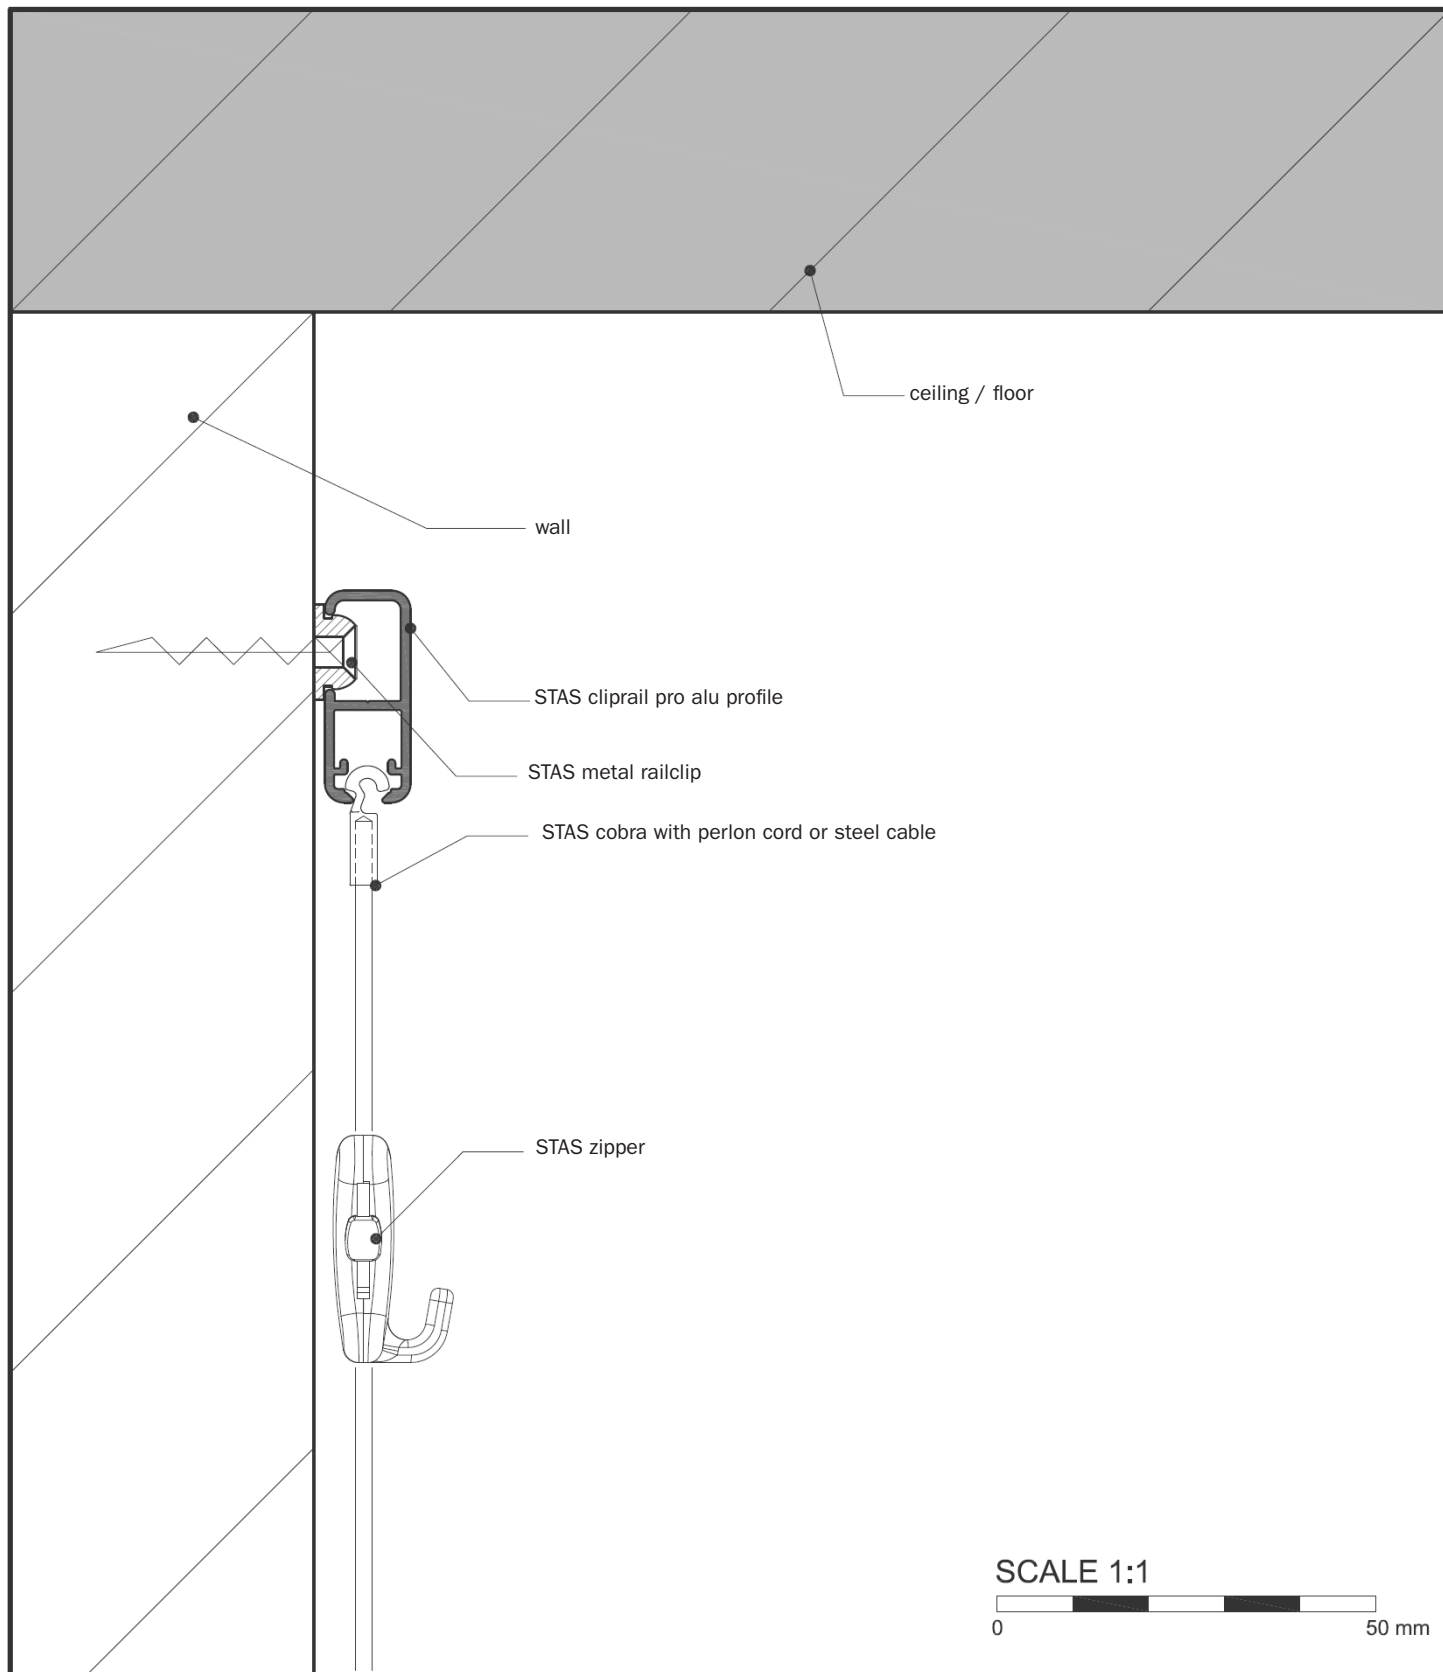

STAS cliprail pro picture hanging systems

features:

- aluminium rail
- dimensions 11 x 28 mm
- capable of carrying loads up to 45 kg per meter

options:

- hooks and cords are available in various lengths, transparent or steel cable
- standard colour rail; RAL 9010 (white) or natural aluminium. Other colours and finishing on request