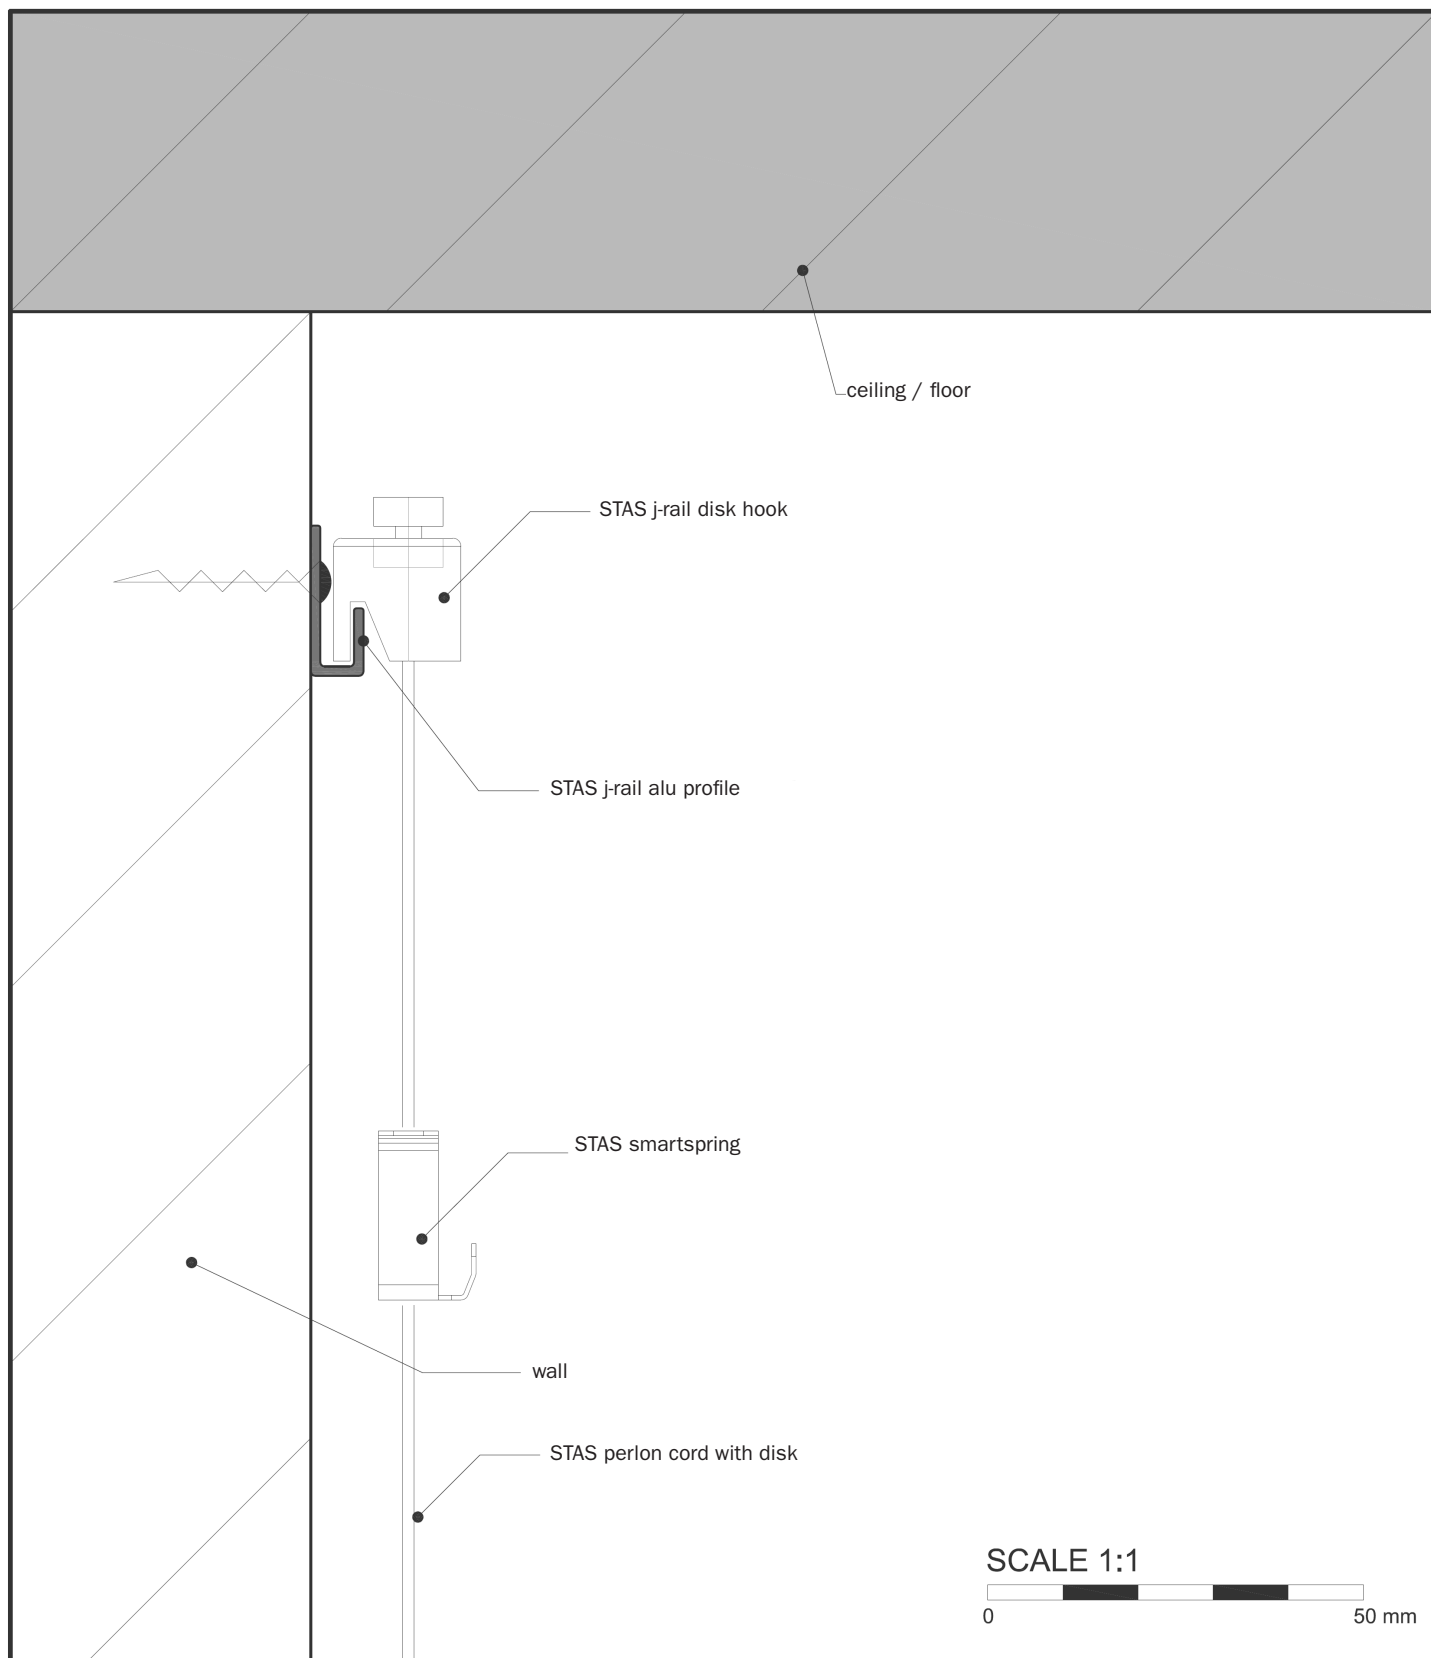

STAS j-rail picture hanging systems

features:

- aluminium rail
- dimensions 7 x 20 mm
- capable of carrying loads up to 25 kg per meter

options:

- rods are available in various lengths, RAL 9010 (white) or natural aluminium
- other colours and finishing on request