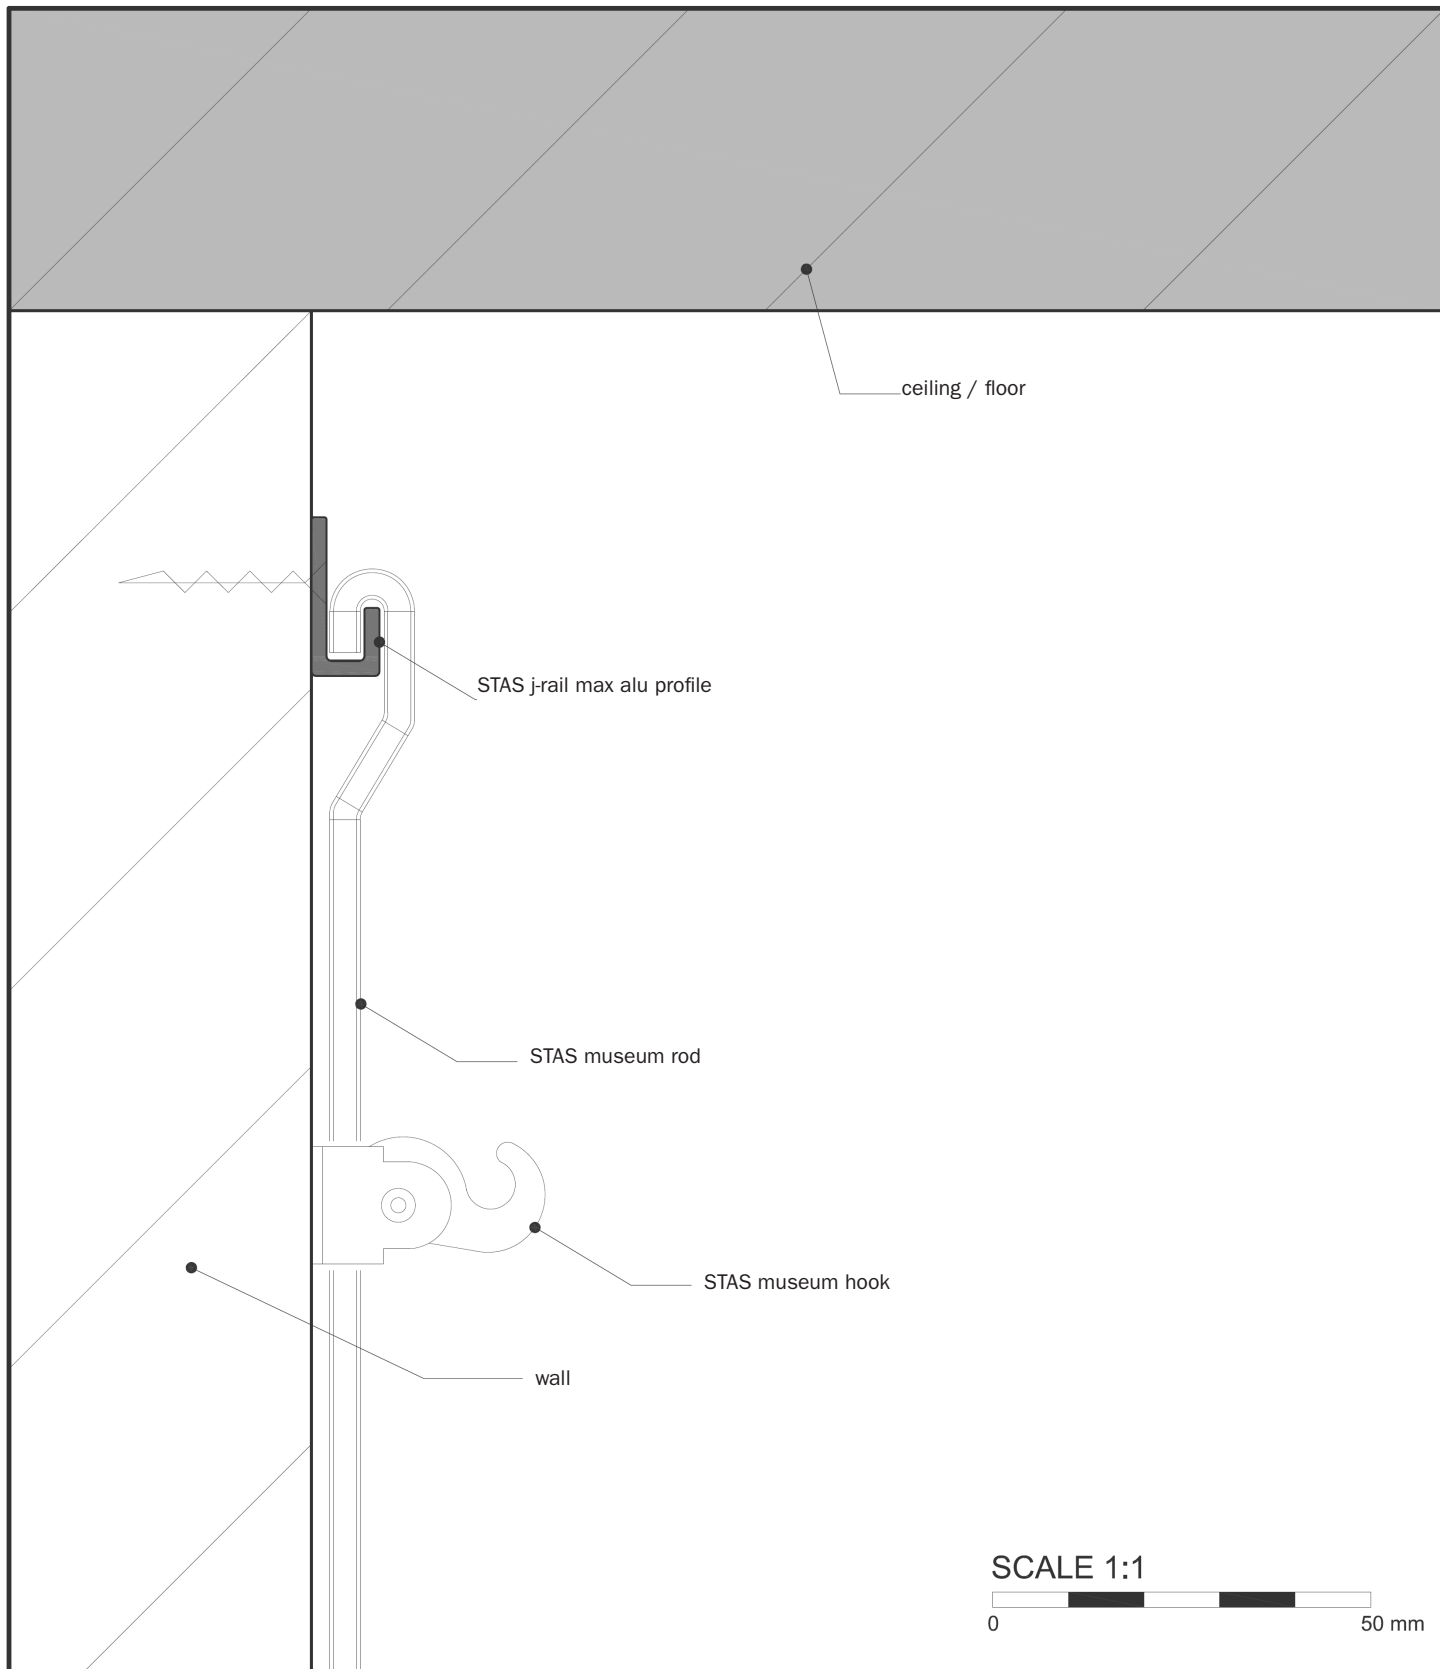

STAS j-rail max picture hanging systems

features:

- aluminium rail
- dimensions 9 x 20 mm
- capable of carrying loads up to 100 kg per meter

options:

- rods are available in various lengths, RAL 9010 (white) or natural aluminium
- other colours and finishing on request
- expandable with security hook